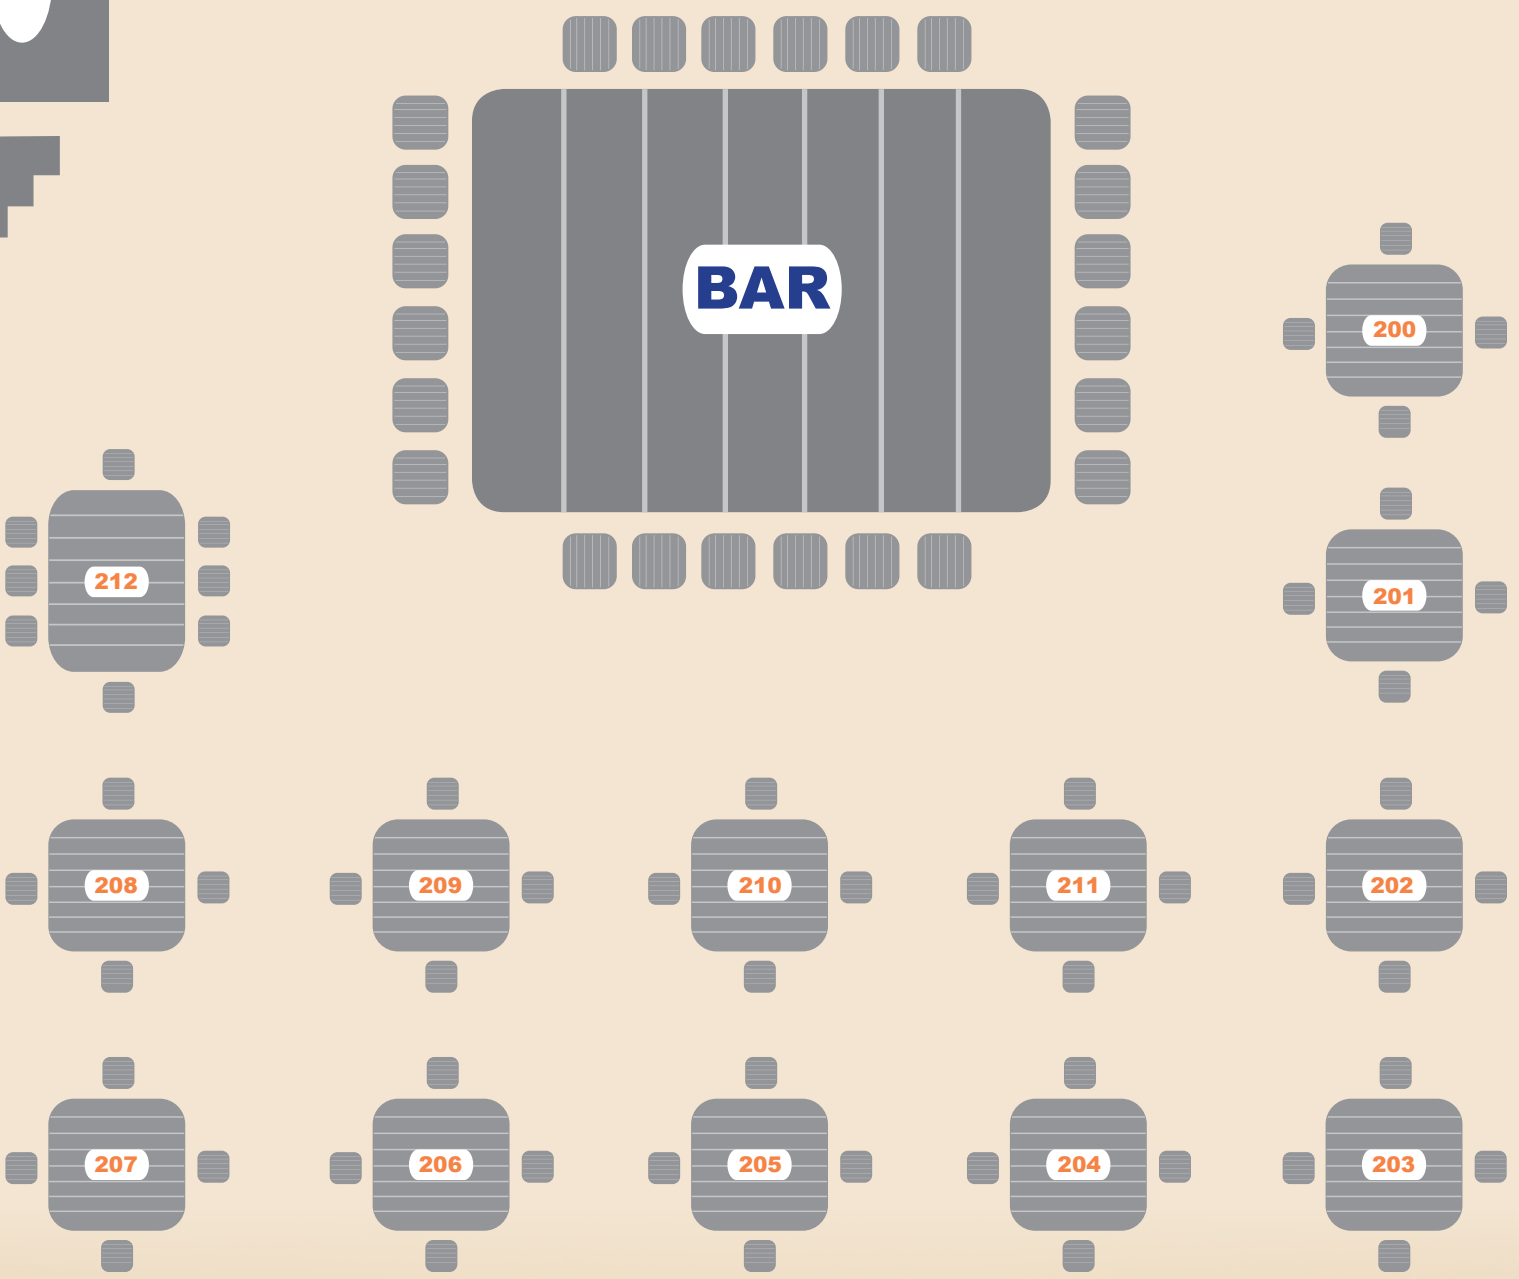

BUFFET AREA

DANCE FLOOR

STAGE

40' x 60'
***SECOND FLOOR**

Oceanfront Terrace